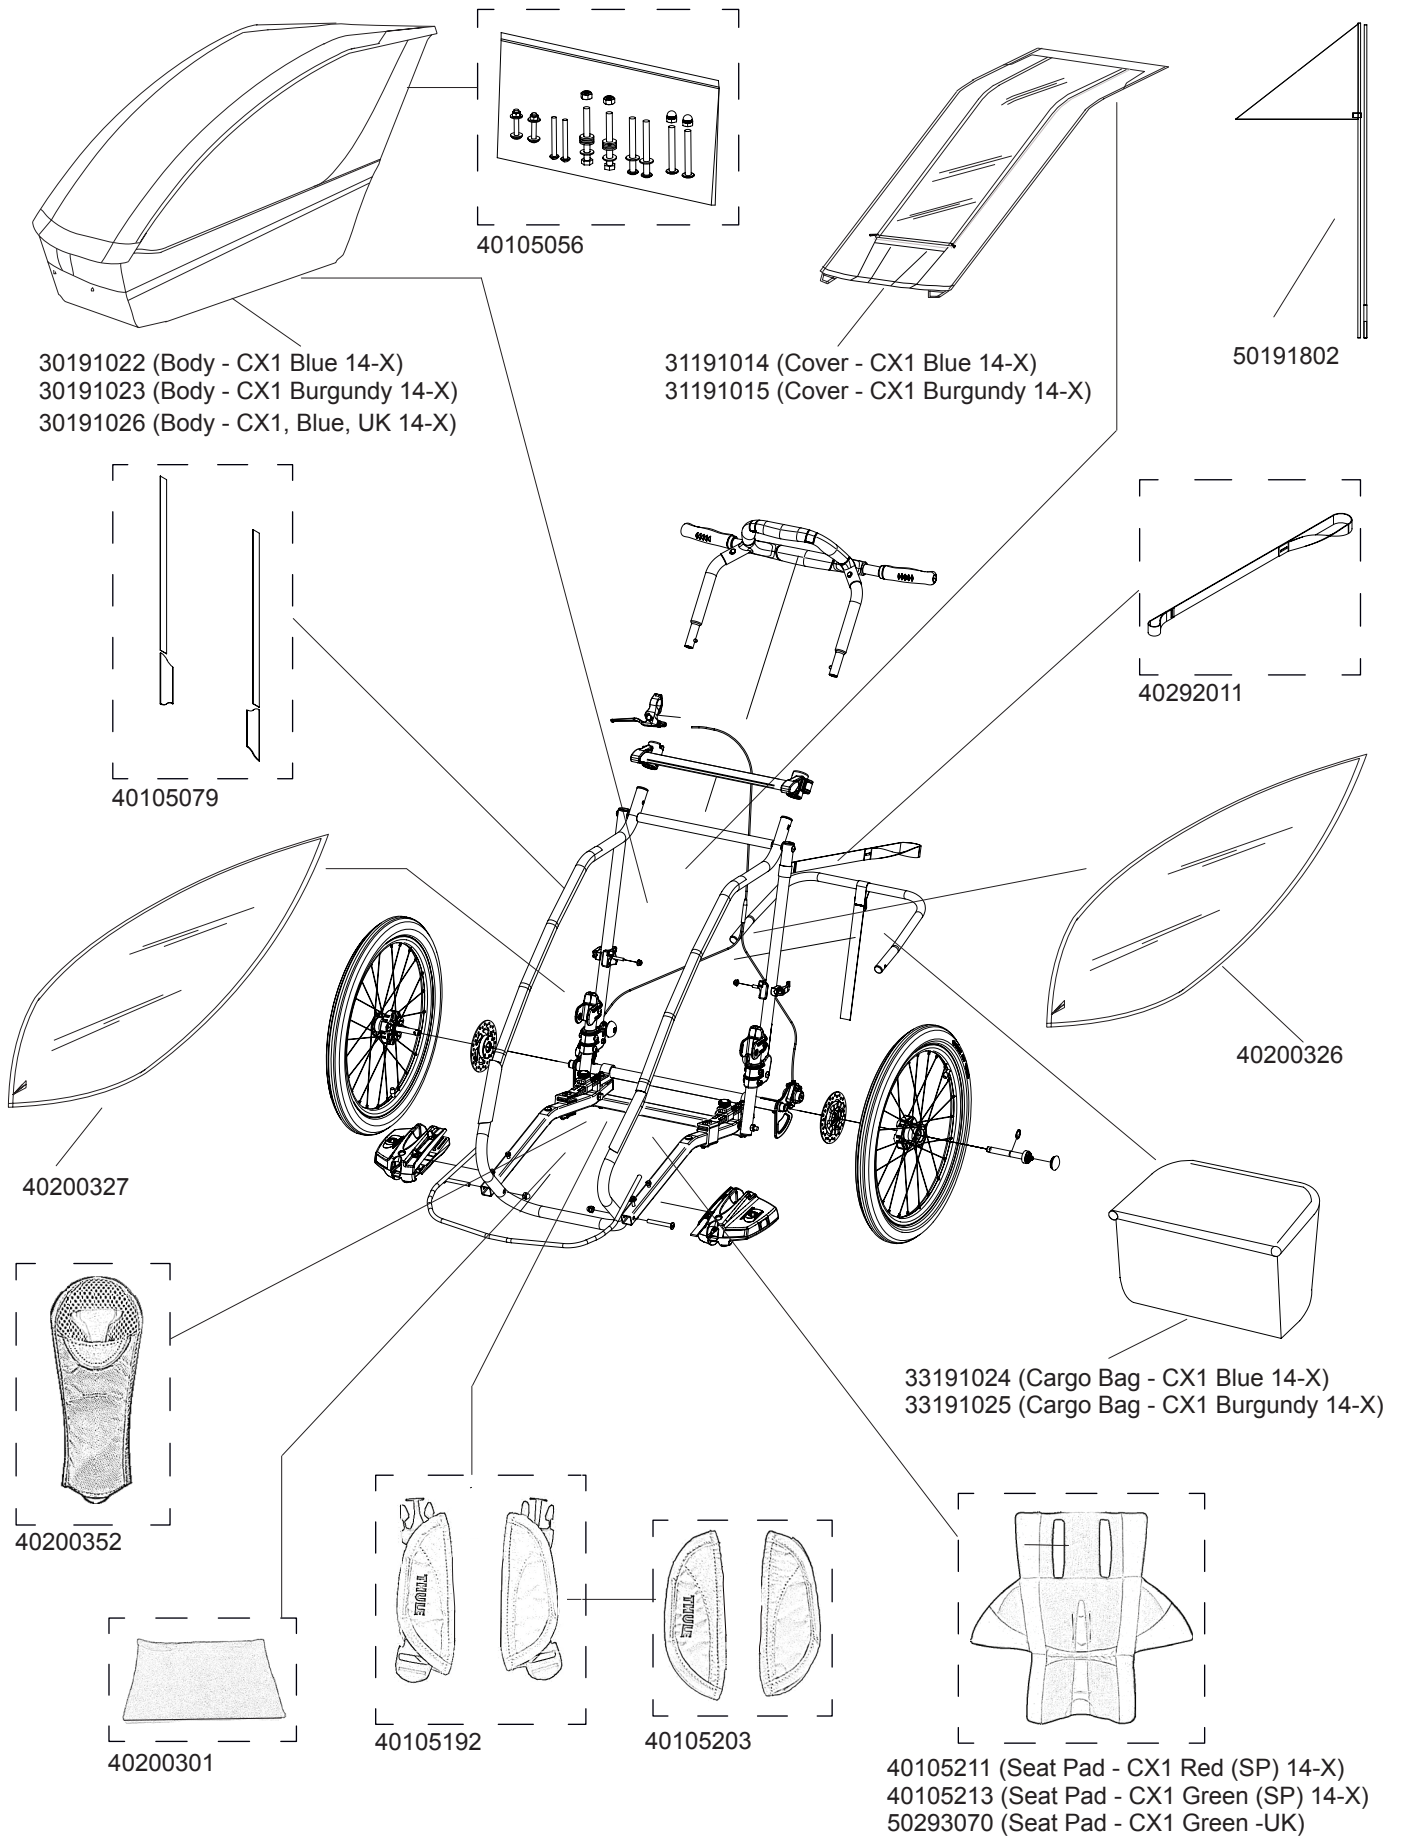

CX 1

10101220, 10101221, 10101222, 10101322, 10101323

THULE[®]

SWEDEN

CX 1

10101220, 10101221, 10101222, 10101322, 10101323

THULE[®]

SWEDEN

40105200

40105015

40190728

50191417

50191404

40105007

40105002

50191306

40105198

40191909

40105216

40192403

50101445

50191778

CX 1

10101220, 10101221, 10101222, 10101322, 10101323

Bundled Kits

Hitch Arm Assembly

Castor Wheel Assembly