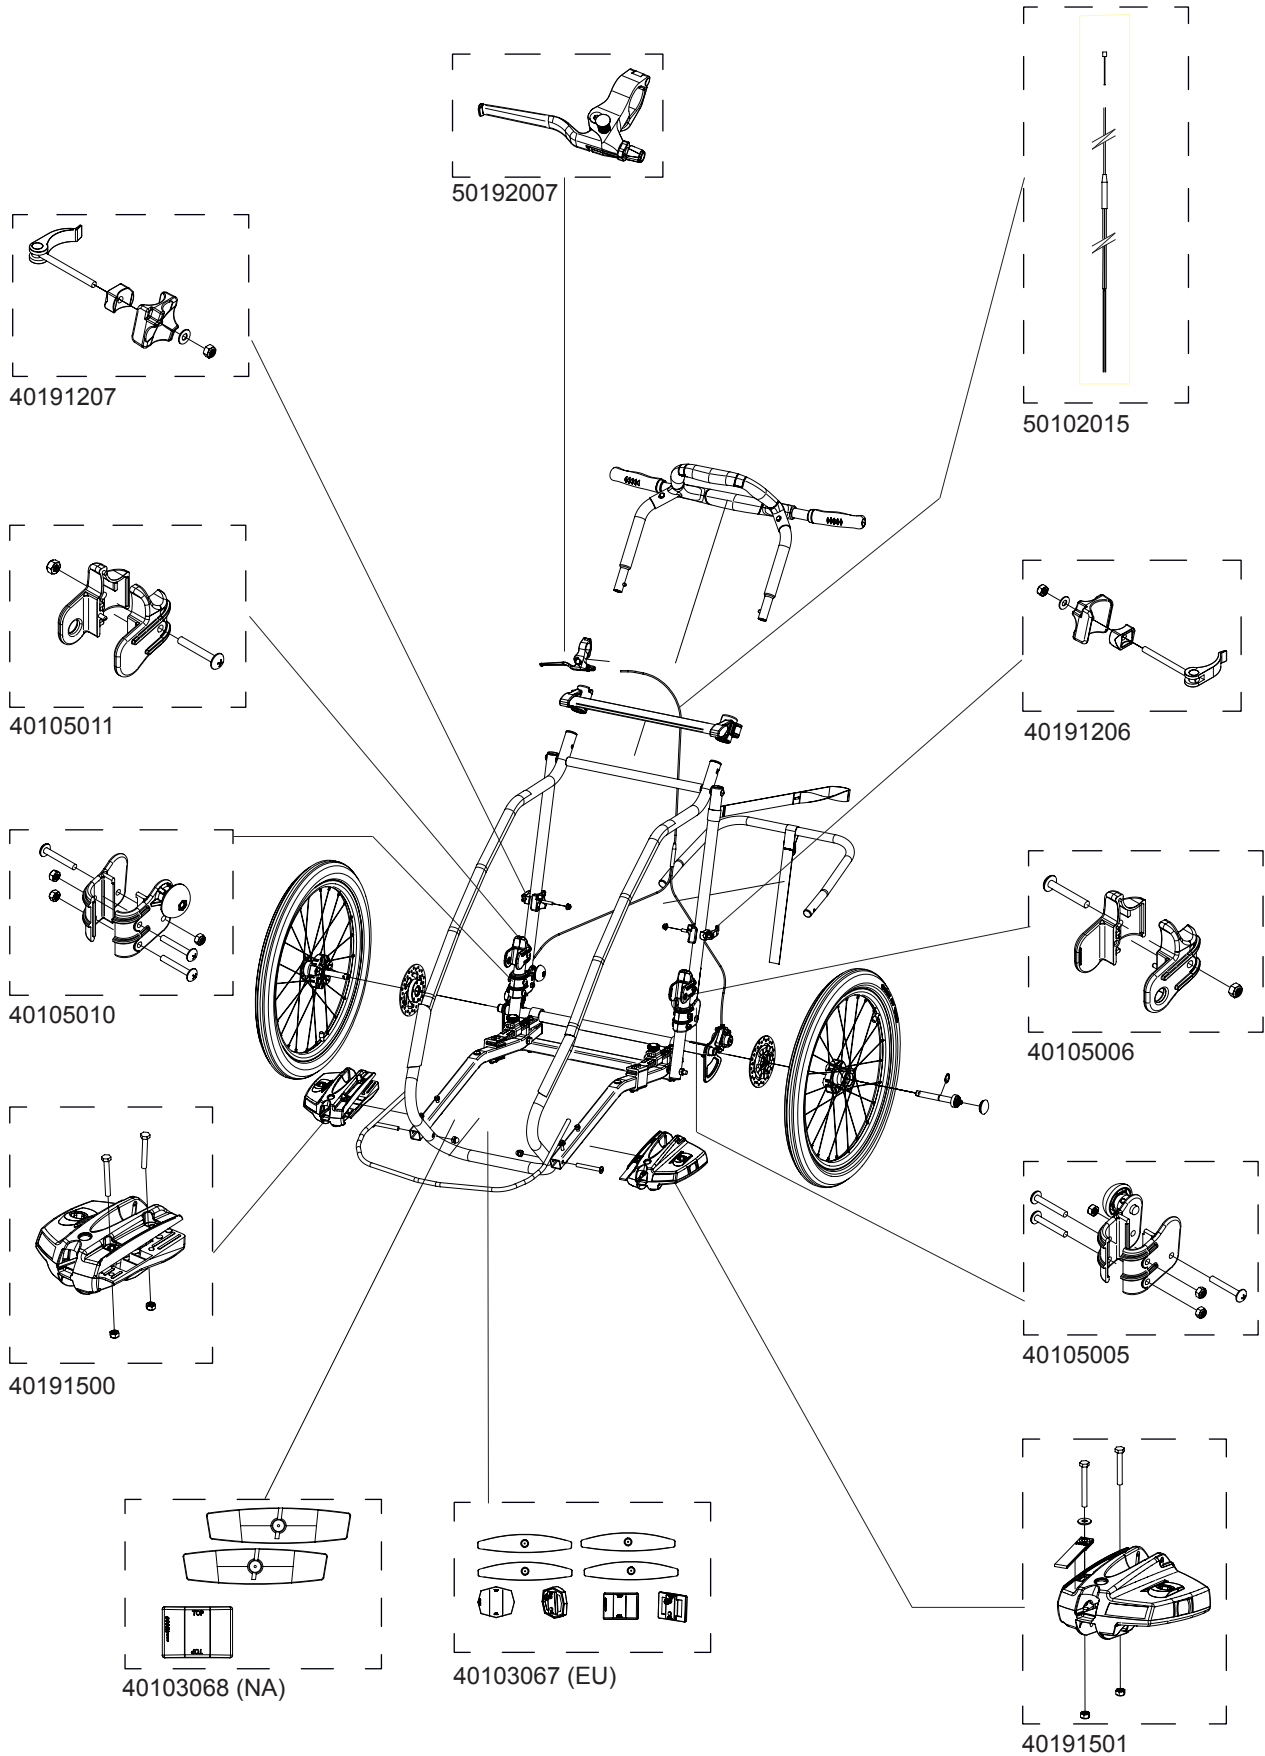

CX 1

10101220, 10101221, 10101222, 10101322, 10101323

THULE[®]

SWEDEN

CX 1

10101220, 10101221, 10101222, 10101322, 10101323

THULE[®]

SWEDEN

40105200

40105015

40190728

50191417

50191404

40105007

40105002

50191306

40105198

40191909

40105216

40192403

50101445

50191778

CX 1

10101220, 10101221, 10101222, 10101322, 10101323

Bundled Kits

Hitch Arm Assembly

Castor Wheel Assembly