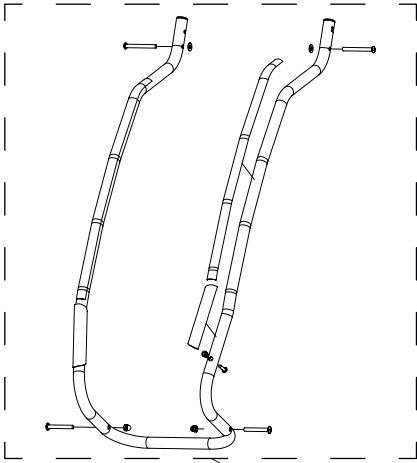

CX 1

10101220, 10101221, 10101222, 10101322, 10101323

THULE[®]

SWEDEN

CX 1

10101220, 10101221, 10101222, 10101322, 10101323

THULE[®]

SWEDEN

40105200

40105015

40190728

50191417

50191404

40105007

40105002

50191306

40105198

40191909

40105216

40192403

50101445

50191778

CX 1

10101220, 10101221, 10101222, 10101322, 10101323

Bundled Kits

Hitch Arm Assembly

Castor Wheel Assembly